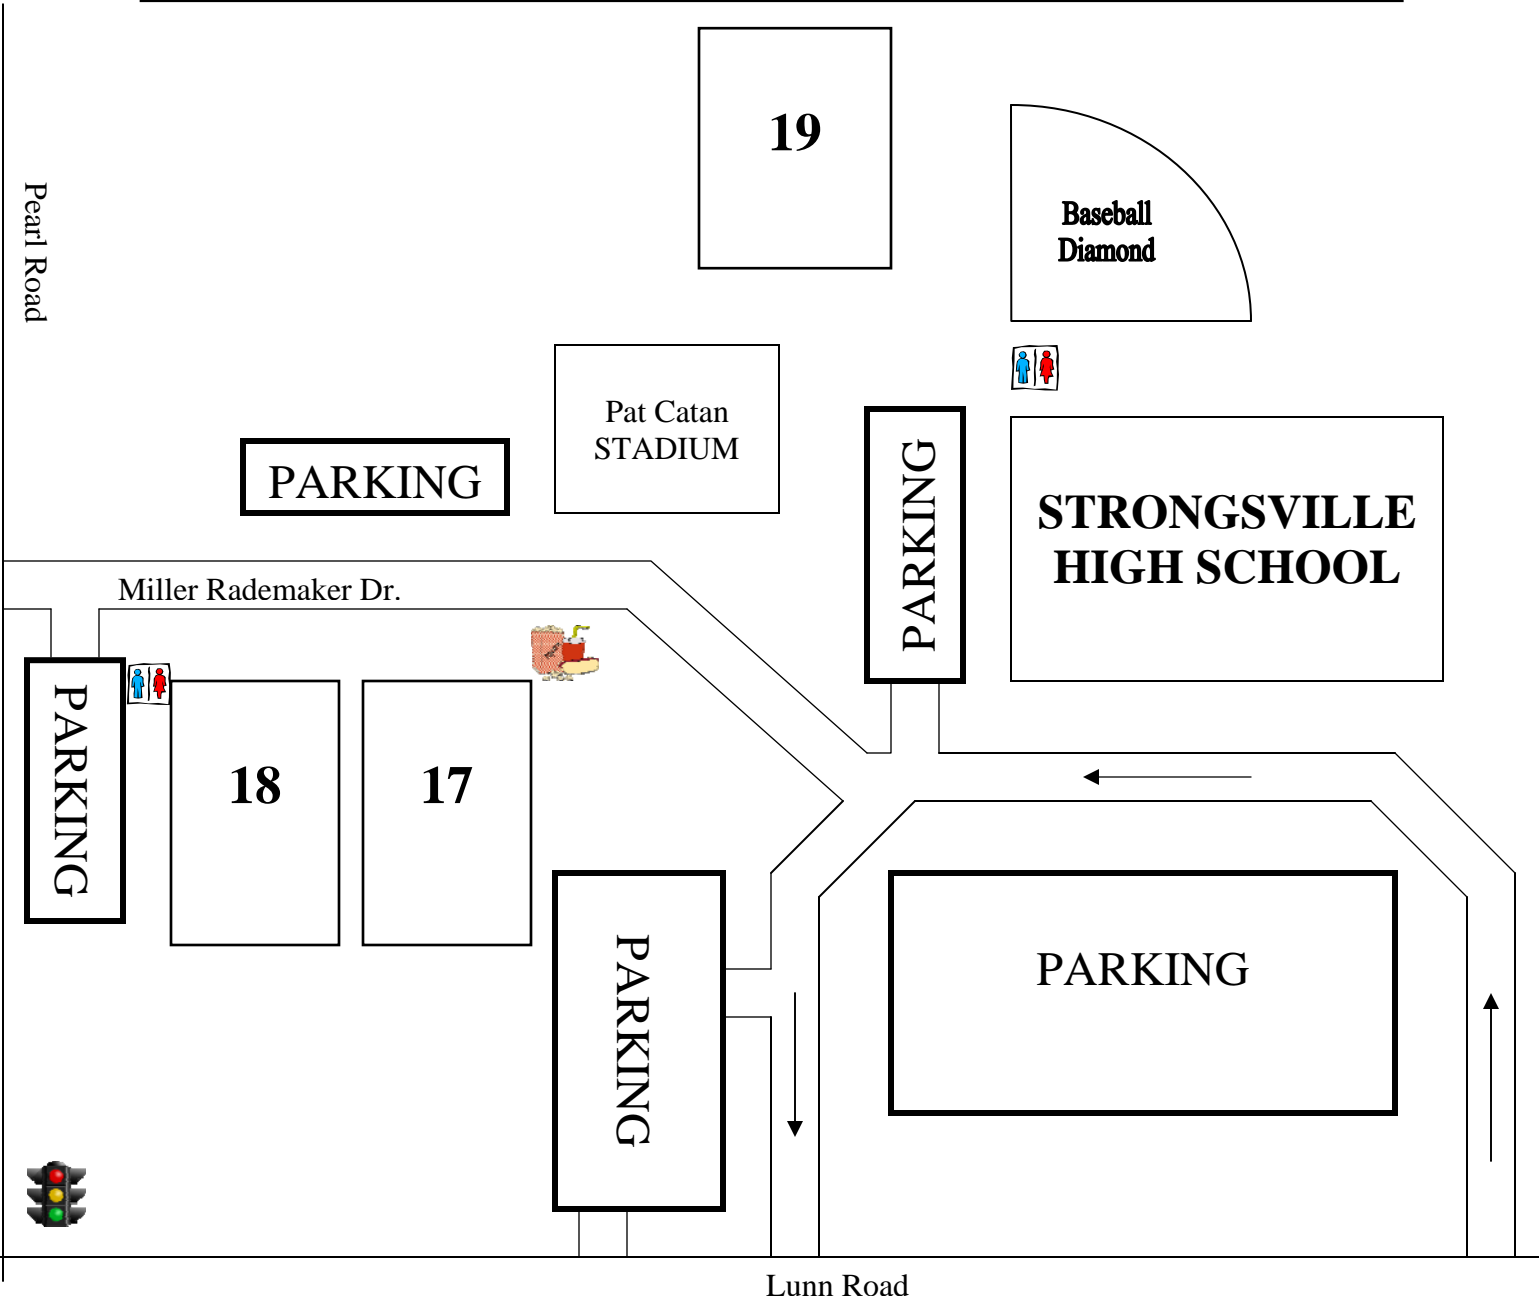

# DARICE FIELDS

21160 Drake Road, Strongsville, OH 44149

13

14

16

15

PARKING

PARKING

# BUCKEYE FIELDS

3024 Columbia Road, Medina, Ohio 44256

Wolf Road