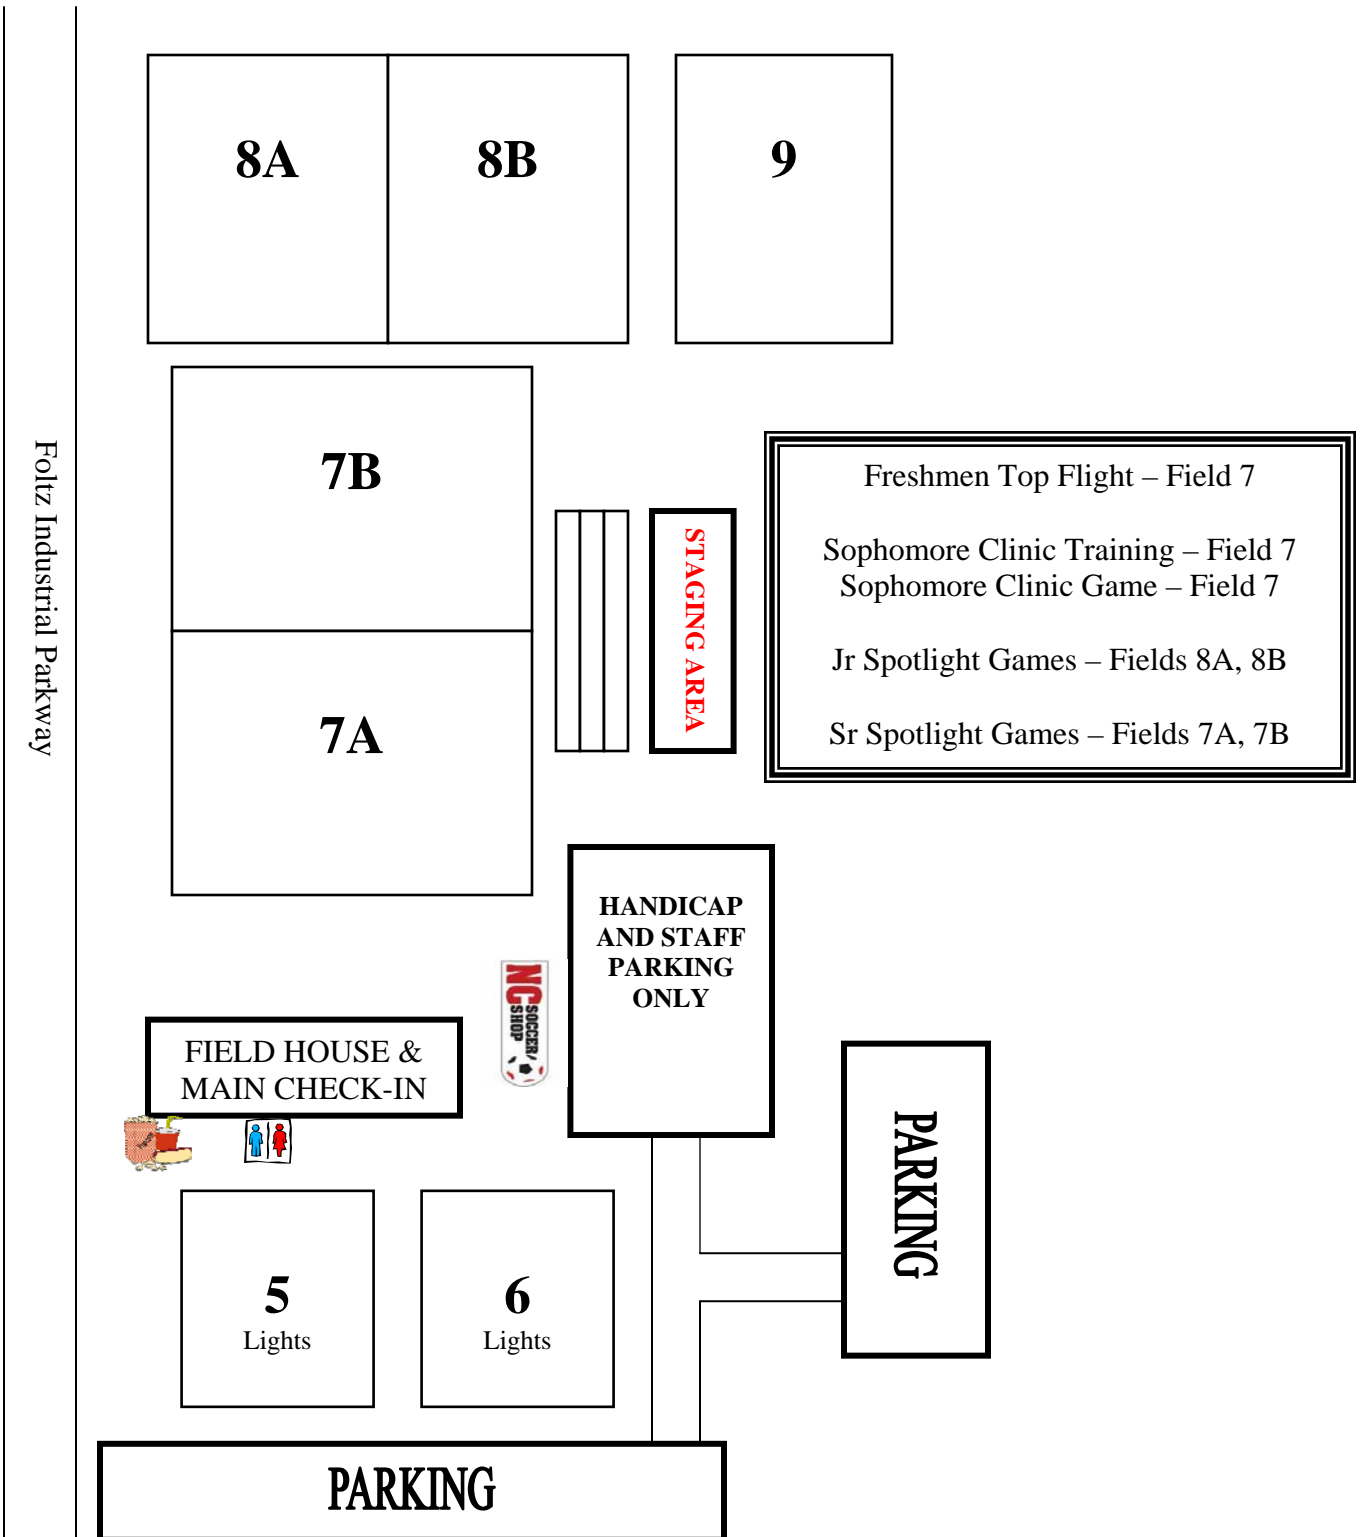

SPOTLIGHT FIELD CONFIGURATION

EHRNFELT SOCCER COMPLEX

FOLTZ FIELDS

15677 Foltz Industrial Parkway, Strongsville, OH 44149