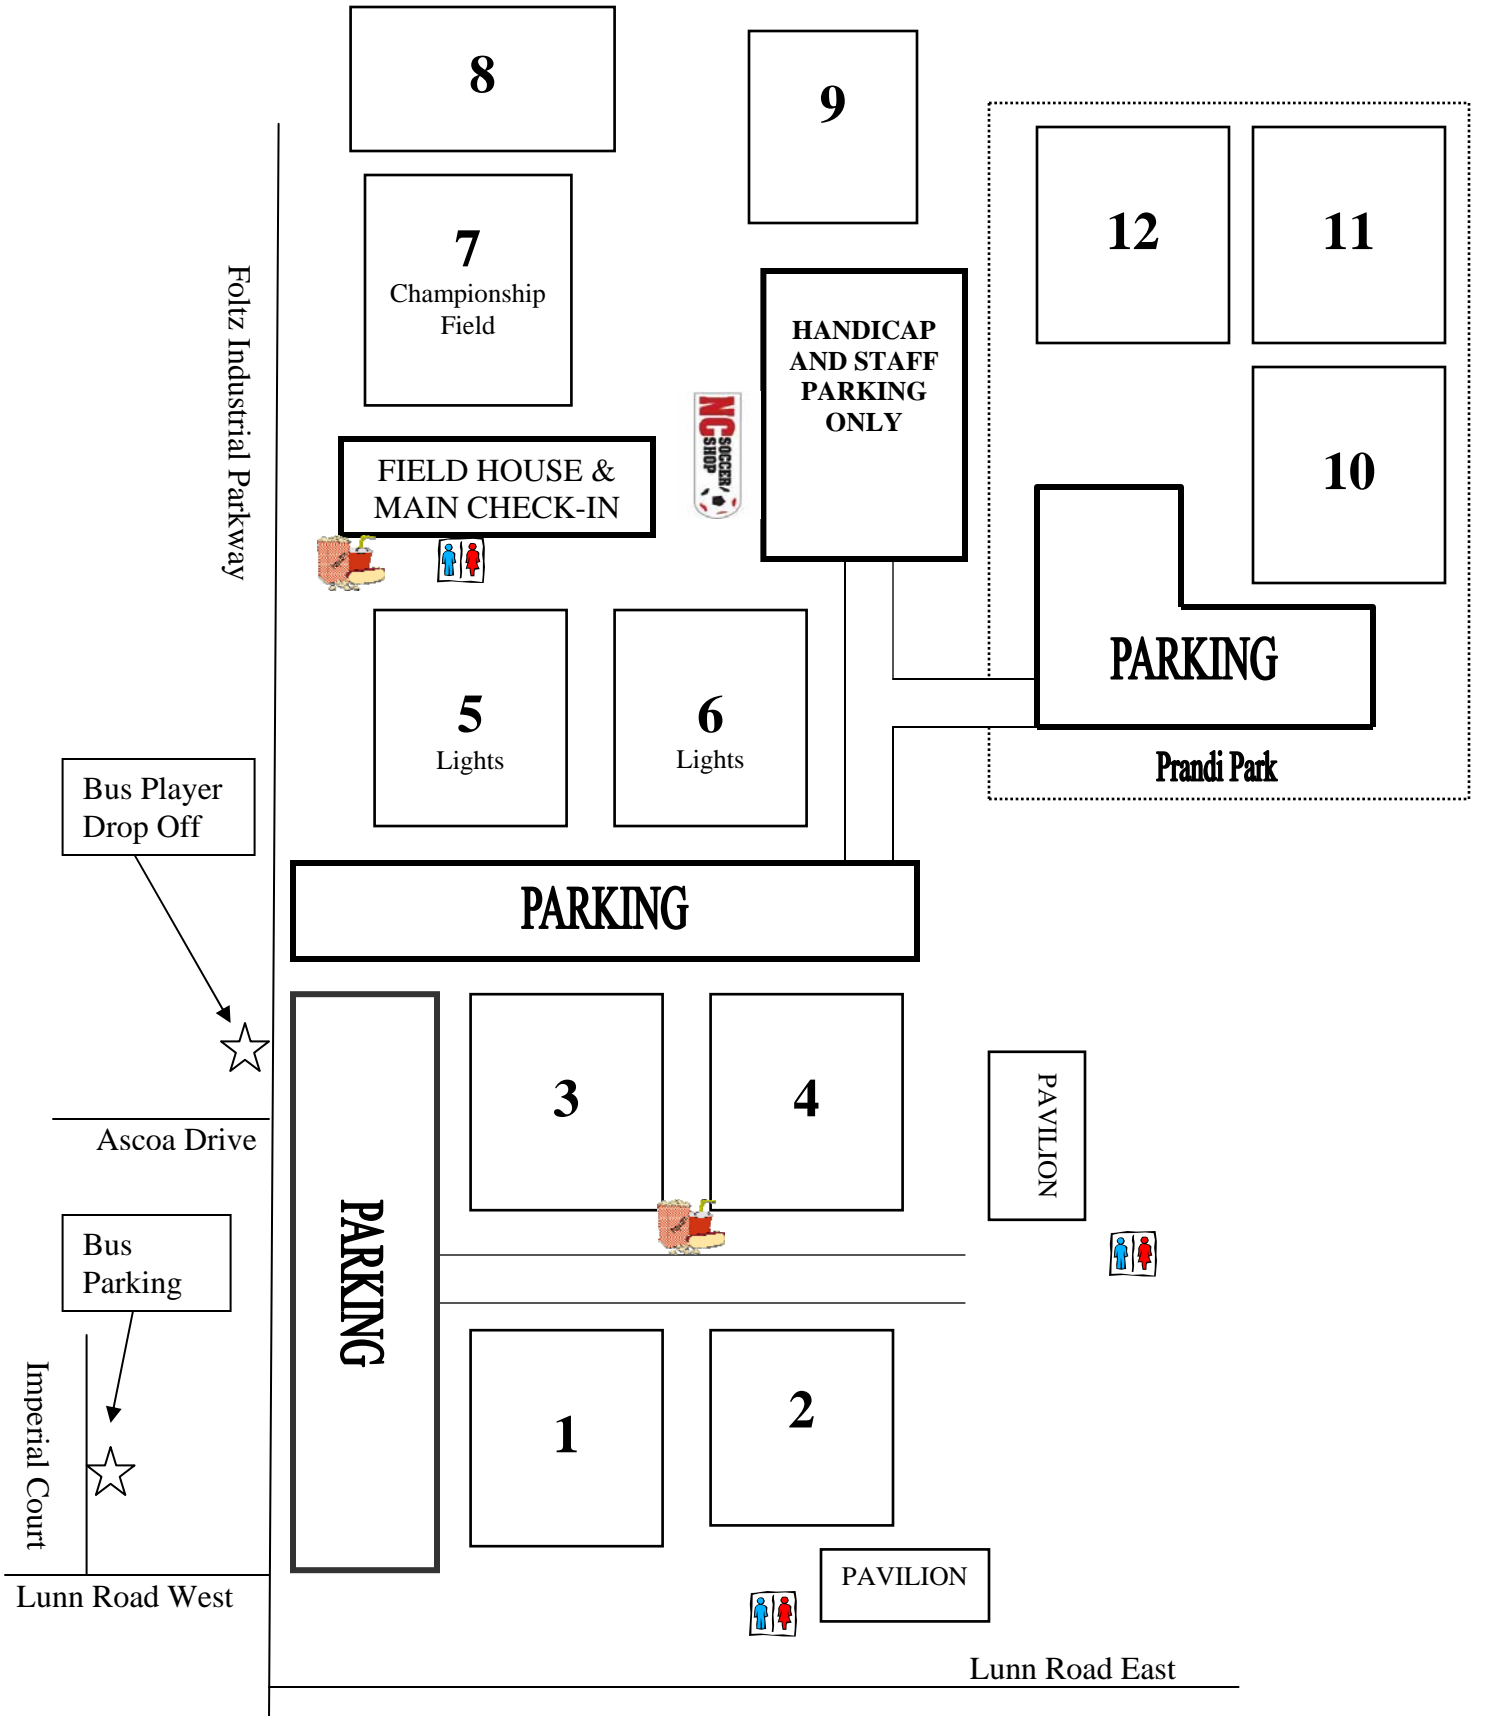

# DARICE FIELDS

21160 Drake Road, Strongsville, OH 44149

13

14

16

15

PARKING

PARKING

# BUCKEYE FIELDS

3024 Columbia Road, Medina, Ohio 44256

Wolf Road