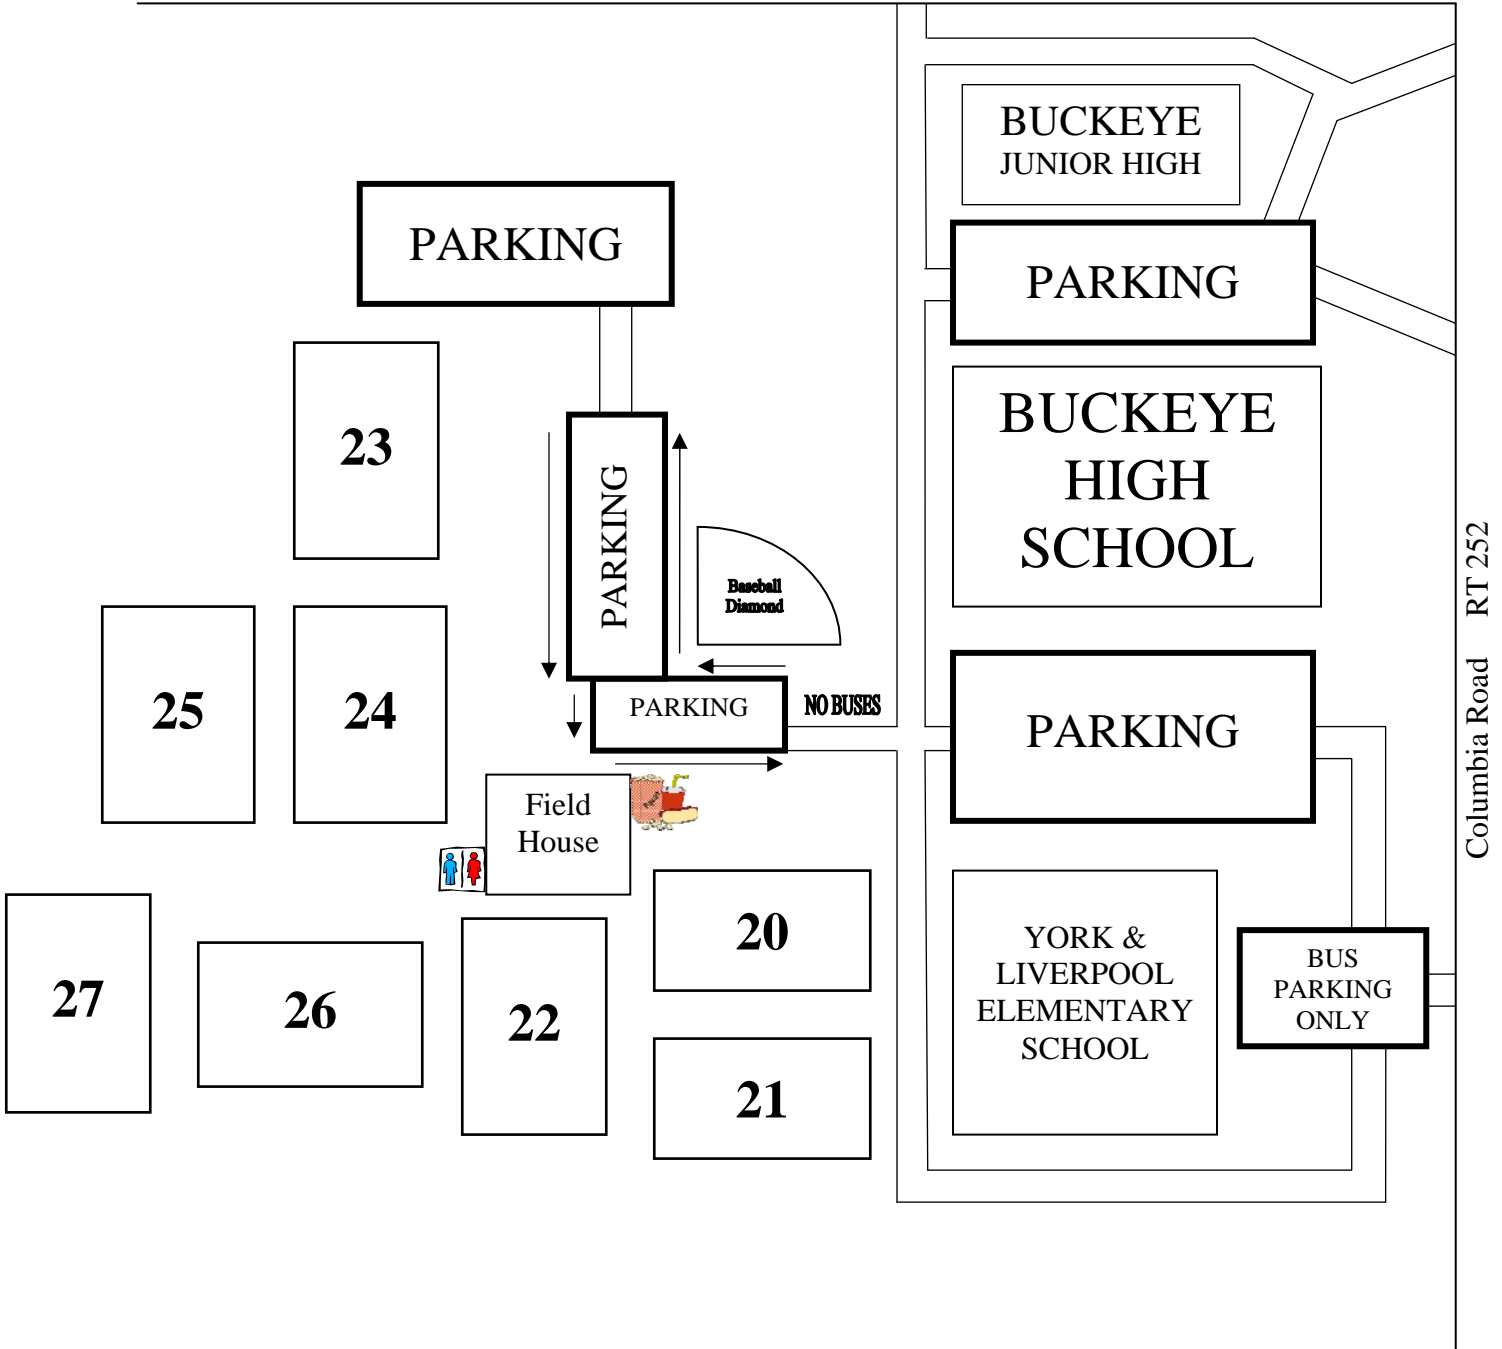

# BUCKEYE FIELDS

3024 Columbia Road, Medina, Ohio 44256

Wolf Road